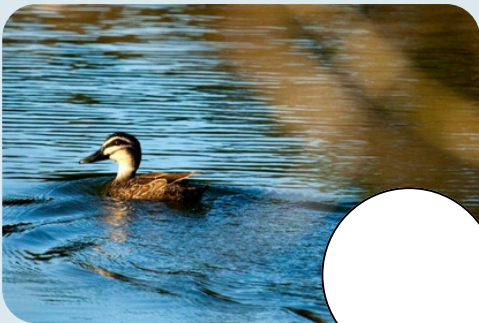

PARKLAKE

ADARE

ANIMAL SCAVENGER HUNT

Can you find all the animals at Park Lake Adare?

Koala

Rainbow Lorikeet

Kookaburra

Kangaroo